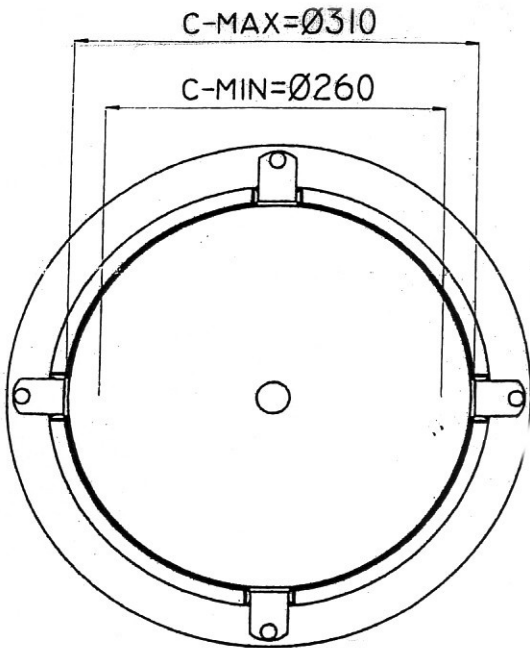

AR.NR  
02.1543

MODEL  
DFR310H (230V/400W)

**DIMENSIONS**

A X B = DISPENSER  
C X D = CROCKERY  
E X F = CUT OUT  
H = BUILD IN HEIGHT

A=Ø400

E=Ø386

17

H=760

>= 10

569

**IMPORTANT:**  
DO NOT CUT HOLES BEFORE  
GOODS ARRIVE.

**NOTE:**

Ignore remote control (circled), Australian model has  
switch and light on escutchion.

MIN. =80