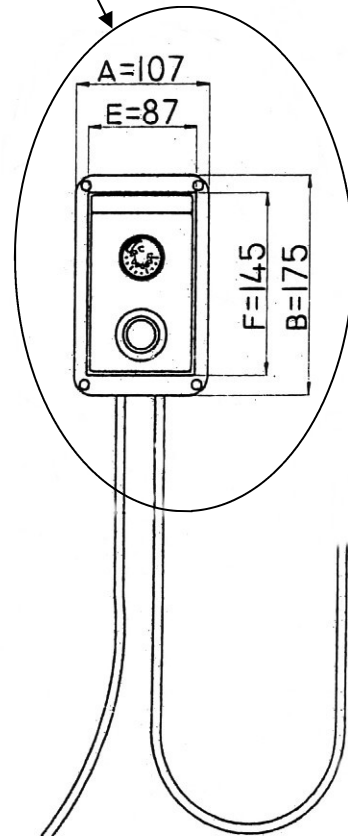

AR.NR  
02.1543

MODEL  
DFR310H (230V/400W)

**DIMENSIONS**

A X B = DISPENSER  
C X D = CROCKERY  
E X F = CUT OUT  
H = BUILD IN HEIGHT

A=Ø400

E=Ø386

17

H=760

>= 10

569

**IMPORTANT:**  
DO NOT CUT HOLES BEFORE  
GOODS ARRIVE.

**NOTE:**

Ignore remote control (circled), Australian model has  
switch and light on escutchion.

MIN. =80