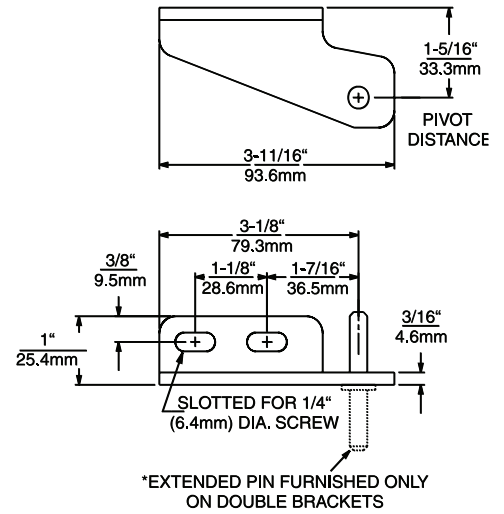

b.

ASSEMBLY WITH HORIZONTAL BRACKETS:

1. Cartridge Assembly
2. Top Cartridge Bracket, LH
3. Bottom Cartridge Bracket, LH
4. Double Pivot Bracket, LH
5. Top Cartridge Bracket, RH
6. Bottom Pivot Bracket