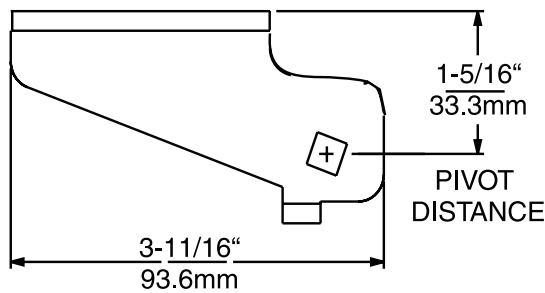

**KASON**

**ASSEMBLY WITH HORIZONTAL BRACKETS:**

- 1. Cartridge Assembly
- 2. Top Cartridge Bracket, LH
- 3. Bottom Cartridge Bracket, LH
- 4. Double Pivot Bracket, LH
- 5. Top Cartridge Bracket, RH
- 6. Bottom Pivot Bracket

**a.**

**b.**

ITEM	STOCK CODE	DESCRIPTION	MATERIAL	MOUNTING
a.	K155604	Spring cartridge assembly. Standard clearance, 120° stop. Compression type music wire spring Closing force: standard cartridges for doors weighing up to 27kg (59lbs) <span style="color: red;">1</span>	Die-cast Zamak case and upper cam. Nylon lower cam and pivot bearing. Chrome plated	Drilled for 5.0mm screws
	K1556011	Top left hand cartridge bracket <span style="color: red;">2</span>	High strength steel. Chrome plated	Slotted for 6.4mm screws
b.	K1556012	Top right hand cartridge bracket <span style="color: red;">5</span>	As above	As above
	K1556013	Bottom left hand cartridge bracket <span style="color: red;">3</span>	As above	As above

**ASSEMBLY WITH HORIZONTAL BRACKETS:**

- 1. Cartridge Assembly
- 2. Top Cartridge Bracket, LH
- 3. Bottom Cartridge Bracket, LH
- 4. Double Pivot Bracket, LH
- 5. Top Cartridge Bracket, RH
- 6. Bottom Pivot Bracket

**a.**

ITEM	STOCK CODE	DESCRIPTION	MATERIAL	MOUNTING
a.	K1556014	Bottom right hand cartridge bracket	High strength steel. Chrome plated	Slotted for 6.4mm screws
	K1556021	Top left hand pivot bracket	As above	As above