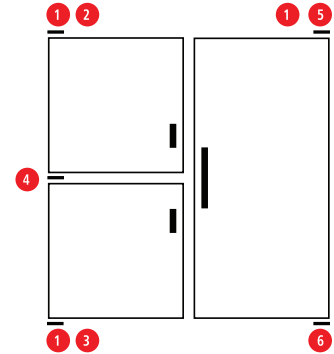

**KASON**

**ASSEMBLY WITH HORIZONTAL BRACKETS:**

- 1. Cartridge Assembly
- 2. Top Cartridge Bracket, LH
- 3. Bottom Cartridge Bracket, LH
- 4. Double Pivot Bracket, LH
- 5. Top Cartridge Bracket, RH
- 6. Bottom Pivot Bracket

**a.**

**b.**

ITEM	STOCK CODE	DESCRIPTION	MATERIAL	MOUNTING
a.	K155604	Spring cartridge assembly. Standard clearance, 120° stop. Compression type music wire spring Closing force: standard cartridges for doors weighing up to 27kg (59lbs) <span style="color: red;">1</span>	Die-cast Zamak case and upper cam. Nylon lower cam and pivot bearing. Chrome plated	Drilled for 5.0mm screws
	K1556011	Top left hand cartridge bracket <span style="color: red;">2</span>	High strength steel. Chrome plated	Slotted for 6.4mm screws
b.	K1556012	Top right hand cartridge bracket <span style="color: red;">5</span>	As above	As above
	K1556013	Bottom left hand cartridge bracket <span style="color: red;">3</span>	As above	As above

**ASSEMBLY WITH HORIZONTAL BRACKETS:**

- 1. Cartridge Assembly
- 2. Top Cartridge Bracket, LH
- 3. Bottom Cartridge Bracket, LH
- 4. Double Pivot Bracket, LH
- 5. Top Cartridge Bracket, RH
- 6. Bottom Pivot Bracket

**a.**

ITEM	STOCK CODE	DESCRIPTION	MATERIAL	MOUNTING
a.	K1556014	Bottom right hand cartridge bracket	High strength steel. Chrome plated	Slotted for 6.4mm screws
	K1556021	Top left hand pivot bracket	As above	As above