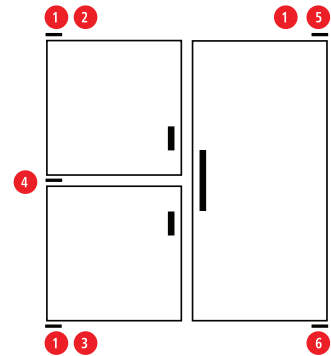

**KASON**

**ASSEMBLY WITH HORIZONTAL BRACKETS:**

- 1. Cartridge Assembly
- 2. Top Cartridge Bracket, LH
- 3. Bottom Cartridge Bracket, LH
- 4. Double Pivot Bracket, LH
- 5. Top Cartridge Bracket, RH
- 6. Bottom Pivot Bracket

**a.**

**b.**

ITEM	STOCK CODE	DESCRIPTION	MATERIAL	MOUNTING
a.	K155604	Spring cartridge assembly. Standard clearance, 120° stop. Compression type music wire spring Closing force: standard cartridges for doors weighing up to 27kg (59lbs) <span style="color: red;">1</span>	Die-cast Zamak case and upper cam. Nylon lower cam and pivot bearing. Chrome plated	Drilled for 5.0mm screws
	K1556011	Top left hand cartridge bracket <span style="color: red;">2</span>	High strength steel. Chrome plated	Slotted for 6.4mm screws
b.	K1556012	Top right hand cartridge bracket <span style="color: red;">5</span>	As above	As above
	K1556013	Bottom left hand cartridge bracket <span style="color: red;">3</span>	As above	As above

**ASSEMBLY WITH HORIZONTAL BRACKETS:**

- 1. Cartridge Assembly
- 2. Top Cartridge Bracket, LH
- 3. Bottom Cartridge Bracket, LH
- 4. Double Pivot Bracket, LH
- 5. Top Cartridge Bracket, RH
- 6. Bottom Pivot Bracket

**a.**

ITEM	STOCK CODE	DESCRIPTION	MATERIAL	MOUNTING
a.	K1556014	Bottom right hand cartridge bracket	High strength steel. Chrome plated	Slotted for 6.4mm screws
	K1556021	Top left hand pivot bracket	As above	As above