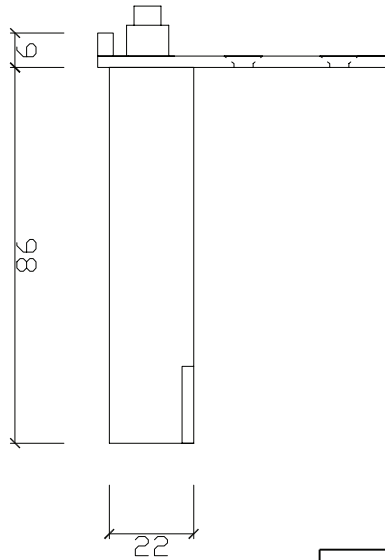

**KASON**

**ASSEMBLY WITH HORIZONTAL BRACKETS:**

- 1. Cartridge Assembly
- 2. Top Cartridge Bracket, LH
- 3. Bottom Cartridge Bracket, LH
- 4. Double Pivot Bracket, LH
- 5. Top Cartridge Bracket, RH
- 6. Bottom Pivot Bracket

**a.**

**b.**

ITEM	STOCK CODE	DESCRIPTION	MATERIAL	MOUNTING
a.	K155604	Spring cartridge assembly. Standard clearance, 120° stop. Compression type music wire spring Closing force: standard cartridges for doors weighing up to 27kg (59lbs) <span style="color: red;">1</span>	Die-cast Zamak case and upper cam. Nylon lower cam and pivot bearing. Chrome plated	Drilled for 5.0mm screws
	K1556011	Top left hand cartridge bracket <span style="color: red;">2</span>	High strength steel. Chrome plated	Slotted for 6.4mm screws
b.	K1556012	Top right hand cartridge bracket <span style="color: red;">5</span>	As above	As above
	K1556013	Bottom left hand cartridge bracket <span style="color: red;">3</span>	As above	As above

**ASSEMBLY WITH HORIZONTAL BRACKETS:**

- 1. Cartridge Assembly
- 2. Top Cartridge Bracket, LH
- 3. Bottom Cartridge Bracket, LH
- 4. Double Pivot Bracket, LH
- 5. Top Cartridge Bracket, RH
- 6. Bottom Pivot Bracket

**a.**

ITEM	STOCK CODE	DESCRIPTION	MATERIAL	MOUNTING
a.	K1556014	Bottom right hand cartridge bracket	High strength steel. Chrome plated	Slotted for 6.4mm screws
	K1556021	Top left hand pivot bracket	As above	As above