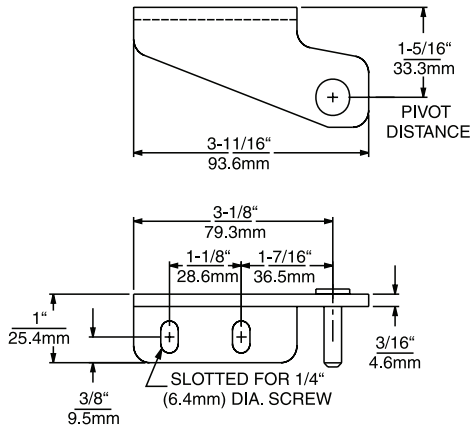

**a.**

**b.**

ITEM	STOCK CODE	DESCRIPTION	MATERIAL	MOUNTING
a.	K155604	Spring cartridge assembly. Standard clearance, 120° stop. Compression type music wire spring Closing force: standard cartridges for doors weighing up to 27kg (59lbs) <span style="color: red;">1</span>	Die-cast Zamak case and upper cam. Nylon lower cam and pivot bearing. Chrome plated	Drilled for 5.0mm screws
	K1556011	Top left hand cartridge bracket <span style="color: red;">2</span>	High strength steel. Chrome plated	Slotted for 6.4mm screws
b.	K1556012	Top right hand cartridge bracket <span style="color: red;">5</span>	As above	As above
	K1556013	Bottom left hand cartridge bracket <span style="color: red;">3</span>	As above	As above

**ASSEMBLY WITH HORIZONTAL BRACKETS:**

- 1. Cartridge Assembly
- 2. Top Cartridge Bracket, LH
- 3. Bottom Cartridge Bracket, LH
- 4. Double Pivot Bracket, LH
- 5. Top Cartridge Bracket, RH
- 6. Bottom Pivot Bracket

**a.**

ITEM	STOCK CODE	DESCRIPTION	MATERIAL	MOUNTING
a.	K1556014	Bottom right hand cartridge bracket	High strength steel. Chrome plated	Slotted for 6.4mm screws
	K1556021	Top left hand pivot bracket	As above	As above

**c.**

ITEM	STOCK CODE	DESCRIPTION	MATERIAL	MOUNTING
a.	K1556022	Top right hand pivot bracket	High strength steel. Chrome plated	Slotted for 6.4mm screws
	K1556023	Bottom left hand pivot bracket	As above	As above
b.	K1556024	Bottom right hand pivot bracket <span style="color: red;">6</span>	As above	As above
	K1556035	Double left hand pivot bracket <span style="color: red;">4</span>	As above	As above
c.	K1556036	Double right hand pivot bracket	As above	As above