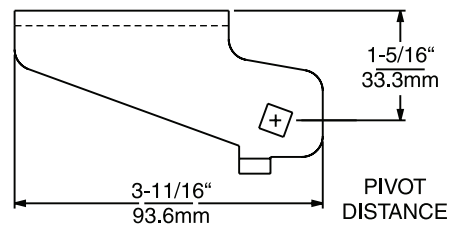

**KASON**

**ASSEMBLY WITH HORIZONTAL BRACKETS:**

- 1. Cartridge Assembly
- 2. Top Cartridge Bracket, LH
- 3. Bottom Cartridge Bracket, LH
- 4. Double Pivot Bracket, LH
- 5. Top Cartridge Bracket, RH
- 6. Bottom Pivot Bracket

**a.**

**b.**

ITEM	STOCK CODE	DESCRIPTION	MATERIAL	MOUNTING
a.	K155604	Spring cartridge assembly. Standard clearance, 120° stop. Compression type music wire spring Closing force: standard cartridges for doors weighing up to 27kg (59lbs) <span style="color: red;">1</span>	Die-cast Zamak case and upper cam. Nylon lower cam and pivot bearing. Chrome plated	Drilled for 5.0mm screws
	K1556011	Top left hand cartridge bracket <span style="color: red;">2</span>	High strength steel. Chrome plated	Slotted for 6.4mm screws
b.	K1556012	Top right hand cartridge bracket <span style="color: red;">5</span>	As above	As above
	K1556013	Bottom left hand cartridge bracket <span style="color: red;">3</span>	As above	As above