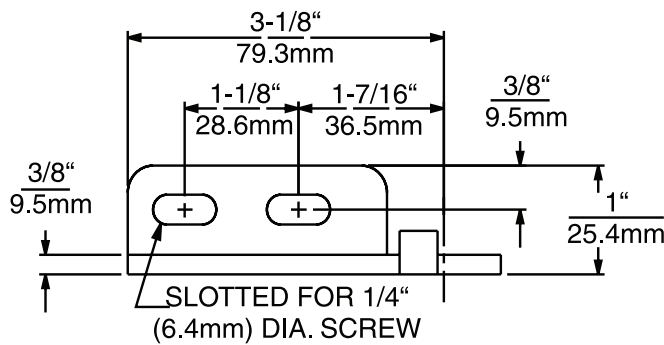

**KASON**

**ASSEMBLY WITH HORIZONTAL BRACKETS:**

- 1. Cartridge Assembly
- 2. Top Cartridge Bracket, LH
- 3. Bottom Cartridge Bracket, LH
- 4. Double Pivot Bracket, LH
- 5. Top Cartridge Bracket, RH
- 6. Bottom Pivot Bracket

**a.**

**b.**

ITEM	STOCK CODE	DESCRIPTION	MATERIAL	MOUNTING
a.	K155604	Spring cartridge assembly. Standard clearance, 120° stop. Compression type music wire spring Closing force: standard cartridges for doors weighing up to 27kg (59lbs) <span style="color: red;">1</span>	Die-cast Zamak case and upper cam. Nylon lower cam and pivot bearing. Chrome plated	Drilled for 5.0mm screws
	K1556011	Top left hand cartridge bracket <span style="color: red;">2</span>	High strength steel. Chrome plated	Slotted for 6.4mm screws
b.	K1556012	Top right hand cartridge bracket <span style="color: red;">5</span>	As above	As above
	K1556013	Bottom left hand cartridge bracket <span style="color: red;">3</span>	As above	As above

**ASSEMBLY WITH HORIZONTAL BRACKETS:**

- 1. Cartridge Assembly
- 2. Top Cartridge Bracket, LH
- 3. Bottom Cartridge Bracket, LH
- 4. Double Pivot Bracket, LH
- 5. Top Cartridge Bracket, RH
- 6. Bottom Pivot Bracket

**a.**

ITEM	STOCK CODE	DESCRIPTION	MATERIAL	MOUNTING
a.	K1556014	Bottom right hand cartridge bracket	High strength steel. Chrome plated	Slotted for 6.4mm screws
	K1556021	Top left hand pivot bracket	As above	As above