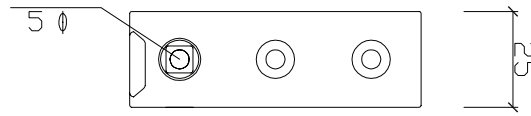

**KASON**

**ASSEMBLY WITH HORIZONTAL BRACKETS:**

- 1. Cartridge Assembly
- 2. Top Cartridge Bracket, LH
- 3. Bottom Cartridge Bracket, LH
- 4. Double Pivot Bracket, LH
- 5. Top Cartridge Bracket, RH
- 6. Bottom Pivot Bracket

**a.**

**b.**

ITEM	STOCK CODE	DESCRIPTION	MATERIAL	MOUNTING
a.	K155604	Spring cartridge assembly. Standard clearance, 120° stop. Compression type music wire spring Closing force: standard cartridges for doors weighing up to 27kg (59lbs) <span style="color: red;">1</span>	Die-cast Zamak case and upper cam. Nylon lower cam and pivot bearing. Chrome plated	Drilled for 5.0mm screws
	K1556011	Top left hand cartridge bracket <span style="color: red;">2</span>	High strength steel. Chrome plated	Slotted for 6.4mm screws
b.	K1556012	Top right hand cartridge bracket <span style="color: red;">5</span>	As above	As above
	K1556013	Bottom left hand cartridge bracket <span style="color: red;">3</span>	As above	As above

**ASSEMBLY WITH HORIZONTAL BRACKETS:**

- 1. Cartridge Assembly
- 2. Top Cartridge Bracket, LH
- 3. Bottom Cartridge Bracket, LH
- 4. Double Pivot Bracket, LH
- 5. Top Cartridge Bracket, RH
- 6. Bottom Pivot Bracket