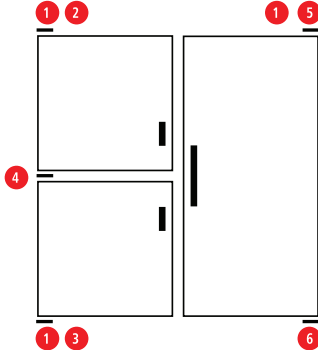

**KASON**

**ASSEMBLY WITH HORIZONTAL BRACKETS:**

- 1. Cartridge Assembly
- 2. Top Cartridge Bracket, LH
- 3. Bottom Cartridge Bracket, LH
- 4. Double Pivot Bracket, LH
- 5. Top Cartridge Bracket, RH
- 6. Bottom Pivot Bracket

**ASSEMBLY WITH HORIZONTAL BRACKETS:**

- 1. Cartridge Assembly
- 2. Top Cartridge Bracket, LH
- 3. Bottom Cartridge Bracket, LH
- 4. Double Pivot Bracket, LH
- 5. Top Cartridge Bracket, RH
- 6. Bottom Pivot Bracket

**a.**

ITEM	STOCK CODE	DESCRIPTION	MATERIAL	MOUNTING
a.	K1556014	Bottom right hand cartridge bracket	High strength steel. Chrome plated	Slotted for 6.4mm screws
	K1556021	Top left hand pivot bracket	As above	As above

**a.**

**b.**

**ASSEMBLY WITH HORIZONTAL BRACKETS:**

- 1. Cartridge Assembly
- 2. Top Cartridge Bracket, LH
- 3. Bottom Cartridge Bracket, LH
- 4. Double Pivot Bracket, LH
- 5. Top Cartridge Bracket, RH
- 6. Bottom Pivot Bracket