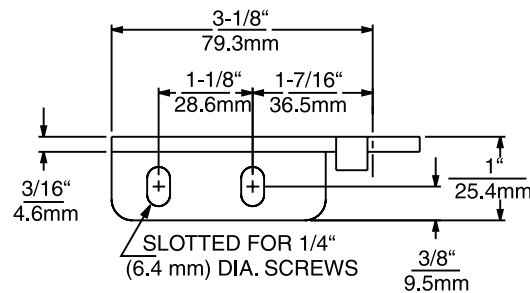

**KASON**

**ASSEMBLY WITH HORIZONTAL BRACKETS:**

- 1. Cartridge Assembly
- 2. Top Cartridge Bracket, LH
- 3. Bottom Cartridge Bracket, LH
- 4. Double Pivot Bracket, LH
- 5. Top Cartridge Bracket, RH
- 6. Bottom Pivot Bracket

**a.**

**b.**

ITEM	STOCK CODE	DESCRIPTION	MATERIAL	MOUNTING
a.	K155604	Spring cartridge assembly. Standard clearance, 120° stop. Compression type music wire spring Closing force: standard cartridges for doors weighing up to 27kg (59lbs) <span style="color: red;">1</span>	Die-cast Zamak case and upper cam. Nylon lower cam and pivot bearing. Chrome plated	Drilled for 5.0mm screws
	K1556011	Top left hand cartridge bracket <span style="color: red;">2</span>	High strength steel. Chrome plated	Slotted for 6.4mm screws
b.	K1556012	Top right hand cartridge bracket <span style="color: red;">5</span>	As above	As above
	K1556013	Bottom left hand cartridge bracket <span style="color: red;">3</span>	As above	As above

**ASSEMBLY WITH HORIZONTAL BRACKETS:**

- 1. Cartridge Assembly
- 2. Top Cartridge Bracket, LH
- 3. Bottom Cartridge Bracket, LH
- 4. Double Pivot Bracket, LH
- 5. Top Cartridge Bracket, RH
- 6. Bottom Pivot Bracket

**a.**

ITEM	STOCK CODE	DESCRIPTION	MATERIAL	MOUNTING
a.	K1556014	Bottom right hand cartridge bracket	High strength steel. Chrome plated	Slotted for 6.4mm screws
	K1556021	Top left hand pivot bracket	As above	As above