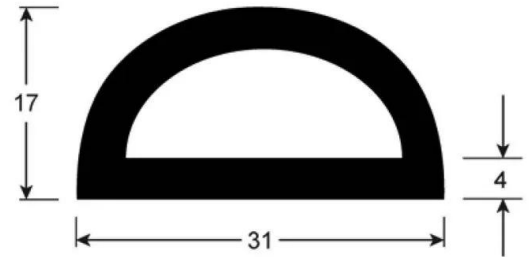

D Shape Gasket

PART No: HILO

FEATURES

D Shape Coolroom Door Compression Seal.

Colour: Black

Material: EDPM Sponge

ADDITIONAL INFORMATION

Price is by the metre. Most economic is a 50m Roll, EDPM Safe adhesive is required to bond this product.