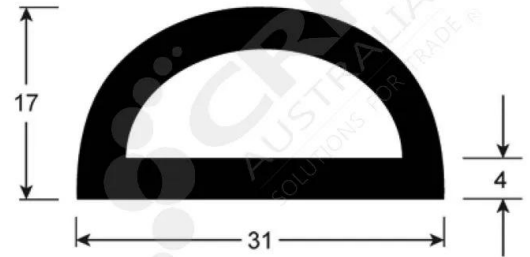

D Shape Gasket

PART No: HILO

FEATURES

D Shape Coolroom Door Compression Seal.

Colour: Black

Material: EDPM Sponge

ADDITIONAL INFORMATION

Price is by the metre. Most economic is a 50m Roll, EDPM Safe adhesive is required to bond this product.