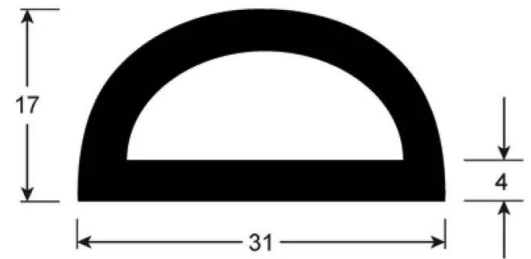

Self Adhesive D Shape Gasket

PART No: HILO Adhesive

FEATURES

D Shape Coolroom Door Compression Seal With Adhesive Backing.

Colour: Black

Material: EDPM Sponge

ADDITIONAL INFORMATION

Price is by the metre. Most economic is a 50m Roll