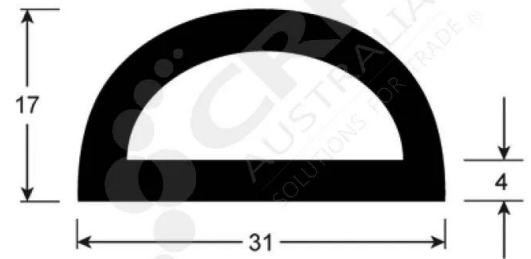

Self Adhesive D Shape Gasket

PART No: HILO Adhesive

FEATURES

D Shape Coolroom Door Compression Seal With Adhesive Backing.

Colour: Black

Material: EDPM Sponge

ADDITIONAL INFORMATION

Price is by the metre. Most economic is a 50m Roll

CRH Australia Pty Ltd 1-3 Nelson Street Moorabbin VIC 3189 Australia t+61 3 9532 f+61 3 9532 2696

info@crh.com.au

www.crh.com.au