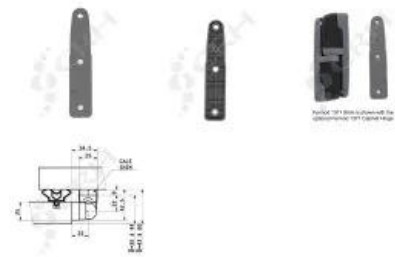

Fermod 1371 Hinge Shim

PART No: F1371SHIM

FEATURES

Colour: Grey

Material: Composite

CRH Australia Pty Ltd 1-3 Nelson Street Moorabbin VIC 3189 Australia t+61 3 9532 f+61 3 9532 2696

info@crh.com.au

www.crh.com.au