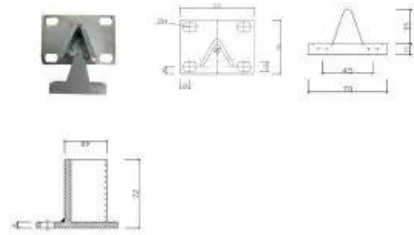

CRH Cone & Locator Set: Grey

PART No: A210G

FEATURES

CRH Cone & Locator Set: Grey

- Grey Cone
- Assists the sliding door to the correct closed position.

Colour: Grey

Material: Cone - High Pressure Aluminium Die-Cast, Locator - Zinc Plated.