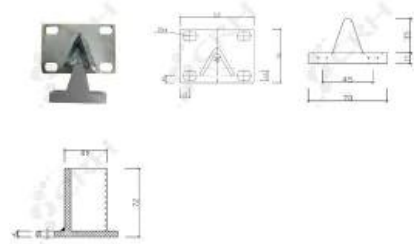

CRH Cone & Locator Set: Grey

PART No: A210G

FEATURES

CRH Cone & Locator Set: Grey

- Grey Cone
- Assists the sliding door to the correct closed position.

Colour: Grey

Material: Cone - High Pressure Aluminium Die-Cast, Locator - Zinc Plated.