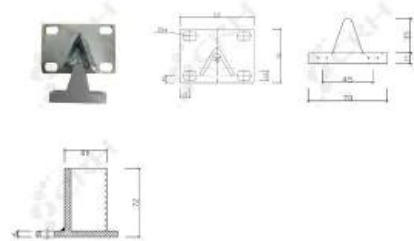

CRH Cone & Locator Set: Grey

PART No: A210G

FEATURES

CRH Cone & Locator Set: Grey

- Grey Cone
- Assists the sliding door to the correct closed position.

Colour: Grey

Material: Cone - High Pressure Aluminium Die-Cast, Locator - Zinc Plated.