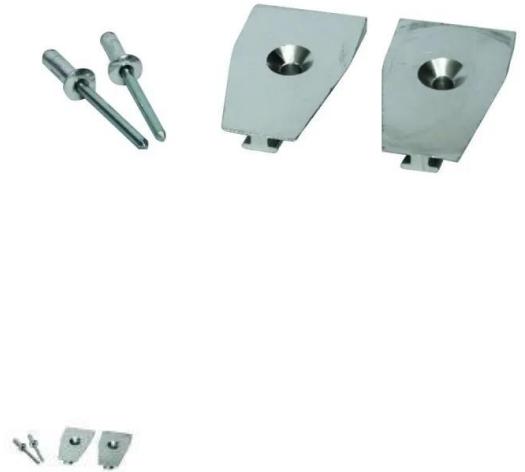

Ecoglide Drop Down Wedge Kit

PART No: CRH-SSDDWK

FEATURES

Drop Down Wedges (2) & Rivet Fasteners for EcoGlide Track System

Material: Aluminium

CRH Australia Pty Ltd 1-3 Nelson Street Moorabbin VIC 3189 Australia t+61 3 9532 f+61 3 9532 2696