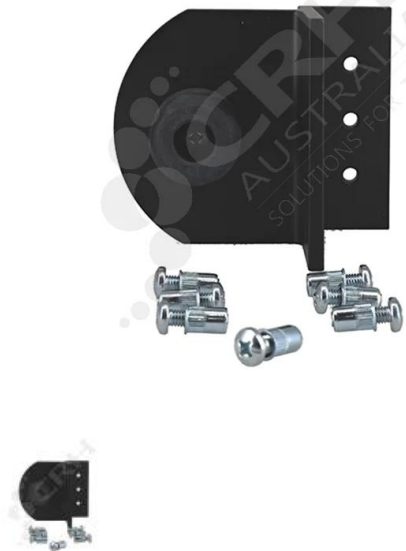

# CRH Stop & Open Bracket Kit

PART No: CRH-SSSB2K

### CRH Stop & Open Bracket Kit

- Includes Fasteners
- Includes Riv Nuts & M6 Metal Threads
- Suits CRH130 Series Frame

**Colour:** Black

**Material:** Aluminium

CRH Australia Pty Ltd 1-3 Nelson Street Moorabbin VIC 3189 Australia t+61 3 9532 f+61 3 9532 2696