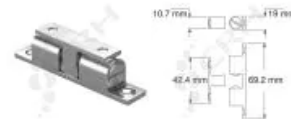

Kason Door Catch - 70mm

PART No: 7315-302

FEATURES

Kason Flush Mount Door Catch - 70mm

Material: Brass, Nickel Plated, SS Balls

ADDITIONAL INFORMATION

HD, 4-way Adjustable spring loaded ball tension

CRH Australia Pty Ltd 1-3 Nelson Street Moorabbin VIC 3189 Australia t+61 3 9532 f+61 3 9532 2696