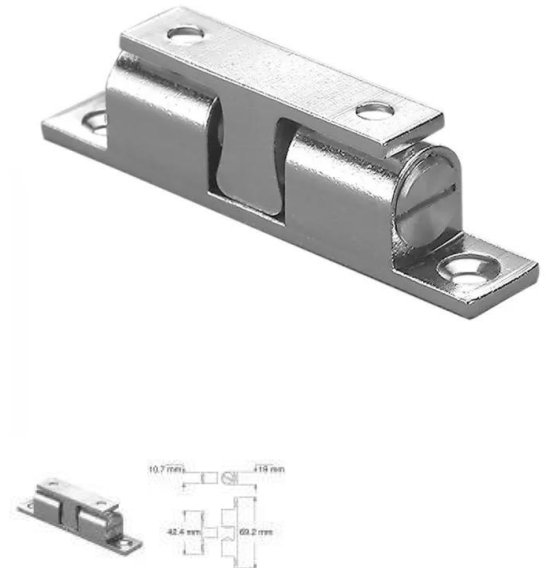

Kason Door Catch - 70mm

PART No: 7315-302

FEATURES

Kason Flush Mount Door Catch - 70mm

Material: Brass, Nickel Plated, SS Balls

ADDITIONAL INFORMATION

HD, 4-way Adjustable spring loaded ball tension

CRH Australia Pty Ltd 1-3 Nelson Street Moorabbin VIC 3189 Australia t+61 3 9532 f+61 3 9532 2696