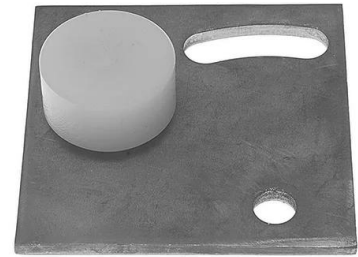

CRH Square Floor Guide

PART No: A260

FEATURES

A260: CRH Square Floor Guide

- Stainless Steel (304)
- 40mm Dia Roller

CRH Australia Pty Ltd 1-3 Nelson Street Moorabbin VIC 3189 Australia t+61 3 9532 f+61 3 9532 2696