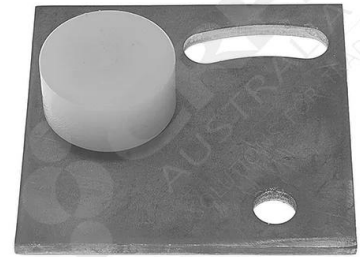

CRH Square Floor Guide

PART No: A260

FEATURES

A260: CRH Square Floor Guide

- Stainless Steel (304)
- 40mm Dia Roller

CRH Australia Pty Ltd 1-3 Nelson Street Moorabbin VIC 3189 Australia t+61 3 9532 f+61 3 9532 2696