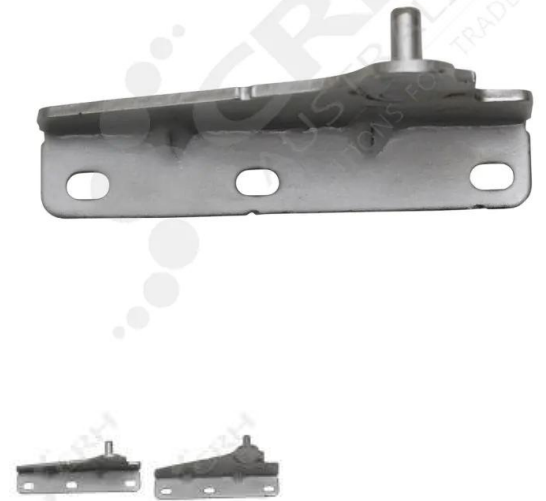

LH TOP HINGE

PART No: BC-DHG03-00

FEATURES

LH TOP HINGE

CRH Australia Pty Ltd 1-3 Nelson Street Moorabbin VIC 3189 Australia t+61 3 9532 f+61 3 9532 2696

info@crh.com.au

www.crh.com.au