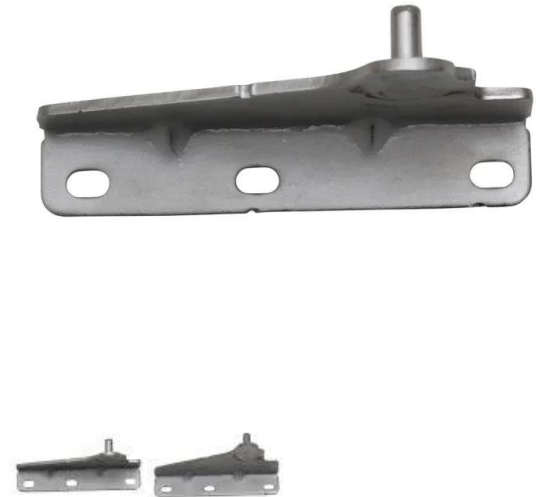

LH TOP HINGE

PART No: BC-DHG03-00

FEATURES

LH TOP HINGE

CRH Australia Pty Ltd 1-3 Nelson Street Moorabbin VIC 3189 Australia t+61 3 9532 f+61 3 9532 2696

info@crh.com.au

www.crh.com.au