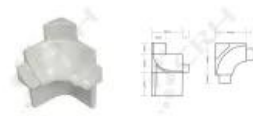

# Arrowhead Coving Corner Block, Surfmist

PART No: C02W

---

## FEATURES

Arrowhead Coving Corner Block, Surfmist

**Colour:** Surfmist White

**Material:** Aluminium

## ADDITIONAL INFORMATION

Corner Coving Blocks save time trying to cut the perfect mitres, simply fix them into each corner of the room and butt join your Coving to them. Neat & professional.

CRH Australia Pty Ltd 1-3 Nelson Street Moorabbin VIC 3189 Australia t+61 3 9532 f+61 3 9532 2696