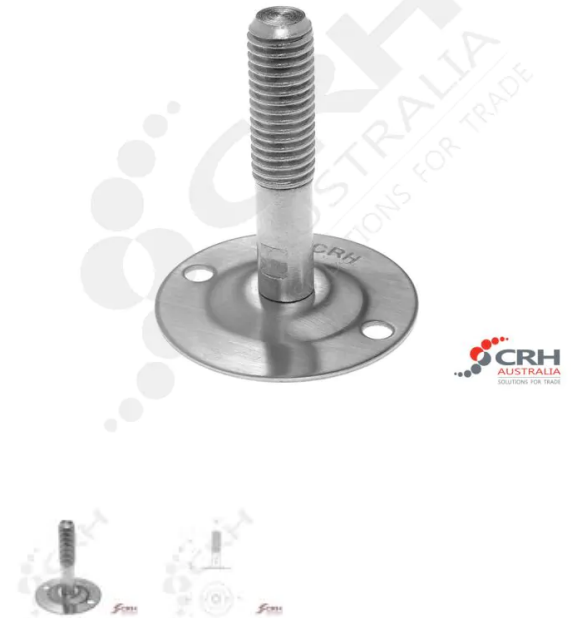

CRH 65mm Stainless Steel Disc Foot, M16, 70mm Stem

PART No: CRH08-70X

FEATURES

CRH 65mm Stainless Steel Disc Foot, M16, 70mm Stem

Material: Stainless Steel (304)

ADDITIONAL INFORMATION

Static Load Rating 400kg.

CRH Australia Pty Ltd 1-3 Nelson Street Moorabbin VIC 3189 Australia t+61 3 9532 f+61 3 9532 2696

info@crh.com.au

www.crh.com.au