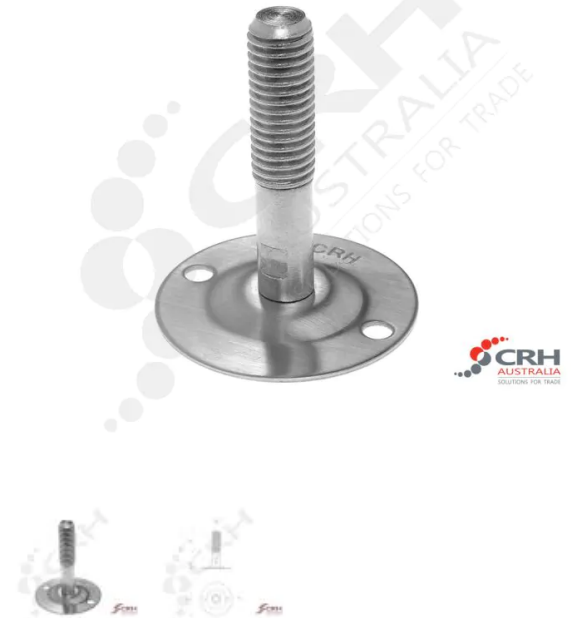

CRH 65mm Stainless Steel Disc Foot, M16, 70mm Stem

PART No: CRH08-70X

FEATURES

CRH 65mm Stainless Steel Disc Foot, M16, 70mm Stem

Material: Stainless Steel (304)

ADDITIONAL INFORMATION

Static Load Rating 400kg.