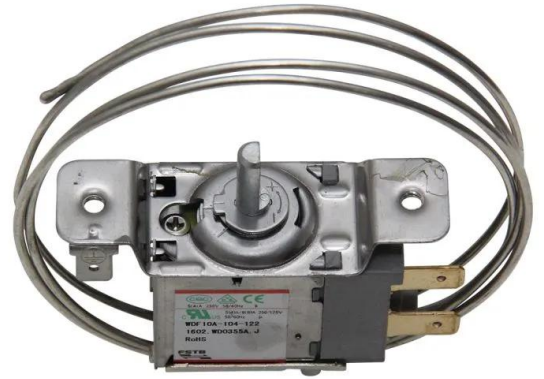

THERMOSTAT WDF10A-104-122

PART No: ELO7702

FEATURES

THERMOSTAT WDF10A-104-122

CRH Australia Pty Ltd 1-3 Nelson Street Moorabbin VIC 3189 Australia t+61 3 9532 f+61 3 9532 2696

info@crh.com.au

www.crh.com.au