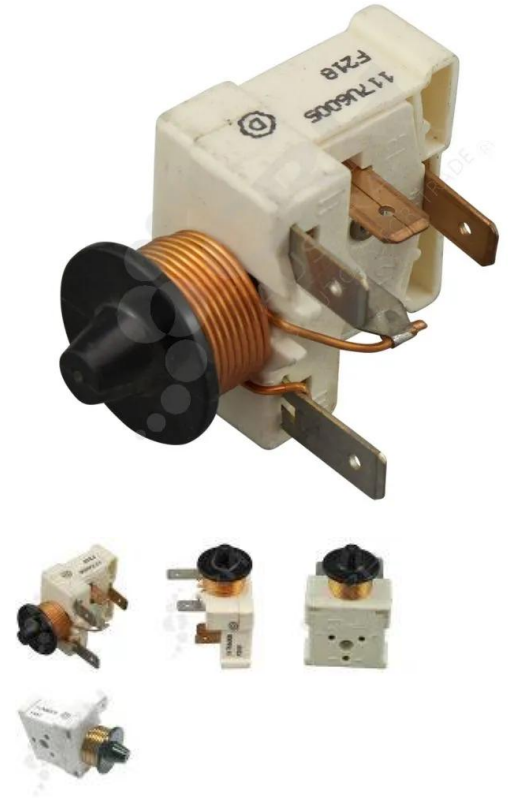

RELAY DANFOSS 117U6019

PART No: ELR6372

FEATURES

RELAY DANFOSS 117U6019

CRH Australia Pty Ltd 1-3 Nelson Street Moorabbin VIC 3189 Australia t+61 3 9532 f+61 3 9532 2696

info@crh.com.au

www.crh.com.au