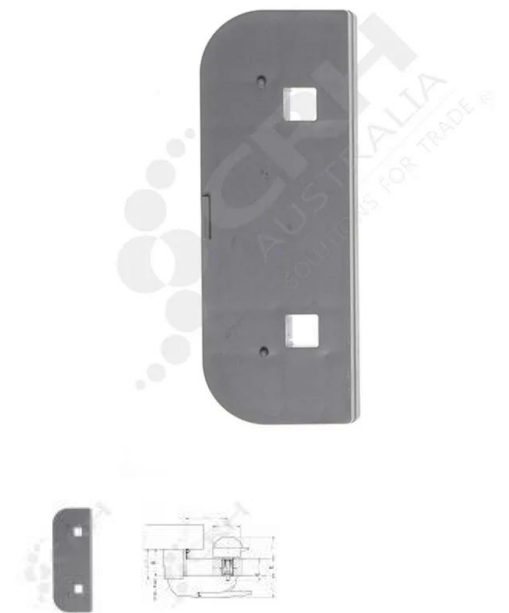

Fermod F520/521 17mm Strike Packer

PART No: F521SHIM

FEATURES

Fermod F520 / F521 Strike Packer - 17mm

Stackable to suit large offsets.

When the F520/521 Strikes don't suit your required offset stack these 17mm packers to achieve your need. **Refer to the attached 'Choice of Strikes' below for more information.**

Colour: Grey

Material: Composite

CRH Australia Pty Ltd 1-3 Nelson Street Moorabbin VIC 3189 Australia t+61 3 9532 f+61 3 9532 2696

info@crh.com.au

www.crh.com.au