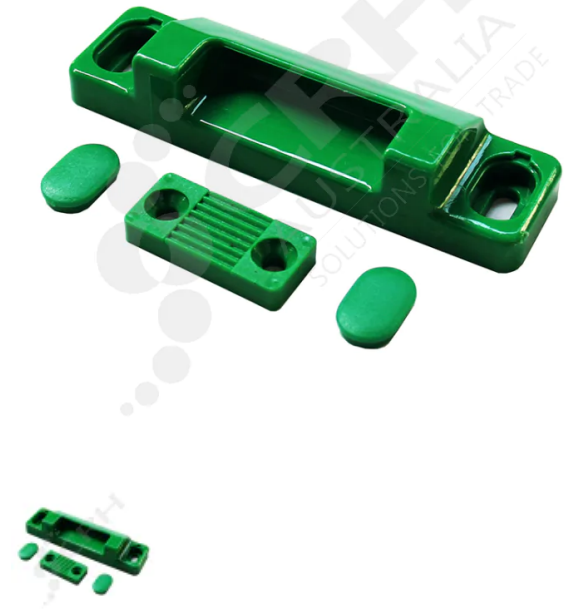

Fermod F430/F431 Internal Strike

PART No: F60423

FEATURES

Fermod 430/431 Series Internal Strike

Colour: Green

Material: PVC

CRH Australia Pty Ltd 1-3 Nelson Street Moorabbin VIC 3189 Australia t+61 3 9532 f+61 3 9532 2696