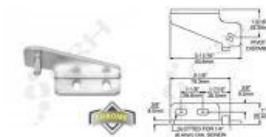

Pivot Bracket, LH Top

PART No: K1556021

FEATURES

Kason Pivot Bracket for LH Top

Colour: Chrome Plated

Material: Steel

ADDITIONAL INFORMATION

Slotted for 6.4mm screws. Diagram reference - 2.