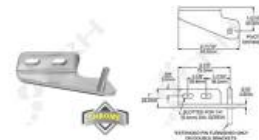

# Pivot Bracket, RH Bottom

PART No: K1556024

## FEATURES

Kason Pivot Bracket for RH Bottom

**Colour:** Chrome Plated

**Material:** Steel

## ADDITIONAL INFORMATION

Slotted for 6.4mm screws. Diagram reference - 6.

CRH Australia Pty Ltd 1-3 Nelson Street Moorabbin VIC 3189 Australia t+61 3 9532 f+61 3 9532 2696

info@crh.com.au

www.crh.com.au