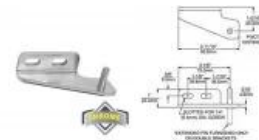

# Pivot Bracket, RH Bottom

PART No: K1556024

## FEATURES

Kason Pivot Bracket for RH Bottom

**Colour:** Chrome Plated

**Material:** Steel

## ADDITIONAL INFORMATION

Slotted for 6.4mm screws. Diagram reference - 6.

CRH Australia Pty Ltd 1-3 Nelson Street Moorabbin VIC 3189 Australia t+61 3 9532 f+61 3 9532 2696

[info@crh.com.au](mailto:info@crh.com.au)