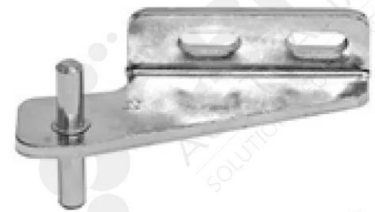

Double Pivot Bracket, LH

PART No: K1556035

FEATURES

Kason Double Pivot Bracket, LH

Colour: Chrome Plated

Material: Steel

ADDITIONAL INFORMATION

Slotted for 6.4mm screws. Diagram reference - 4.