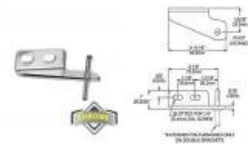

Double Pivot Bracket, RH

PART No: K1556036

FEATURES

Kason Double Pivot Bracket, RH

Colour: Chrome Plated

Material: Steel

ADDITIONAL INFORMATION

Slotted for 6.4mm screws.