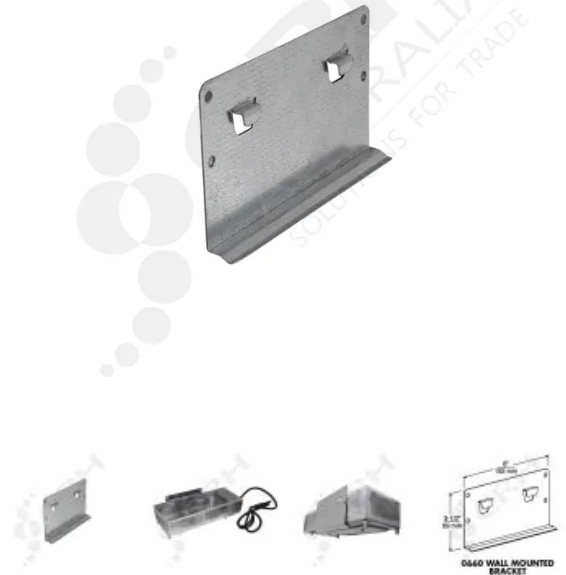

# CRH-660 Wall Mounted Bracket

PART No: K660000064

## FEATURES

Wall Mounted Bracket to support the CRH-660 Kason Condensate Evaporator Pan.

\*Pan in picture not included.

**Colour:** Silver

**Material:** Zinc

CRH Australia Pty Ltd 1-3 Nelson Street Moorabbin VIC 3189 Australia t+61 3 9532 f+61 3 9532 2696