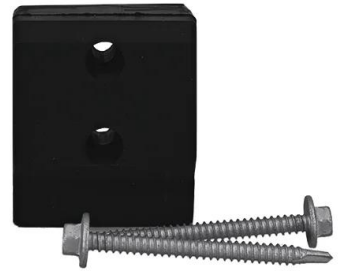

Block Door Stop: Bondor

PART No: S10-C

FEATURES

Block Door Stop: Bondor

- Block Doorstop with Fasteners - Commercial
- Suits Bondor Door Track
- Inter-changeable left or right hand

Colour: Black

Material: Rubber