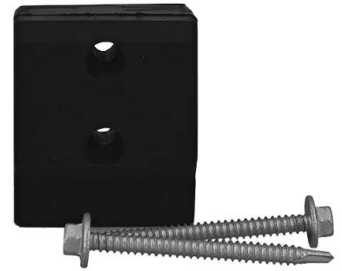

Block Door Stop: Bondor

PART No: S10-C

FEATURES

Block Door Stop: Bondor

- Block Doorstop with Fasteners - Commercial
- Suits Bondor Door Track
- Inter-changeable left or right hand

Colour: Black

Material: Rubber