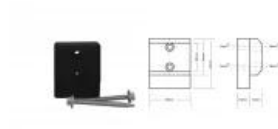

Block Door Stop: Bondor

PART No: S10-C

FEATURES

Block Door Stop: Bondor

- Block Doorstop with Fasteners - Commercial
- Suits Bondor Door Track
- Inter-changeable left or right hand

Colour: Black

Material: Rubber