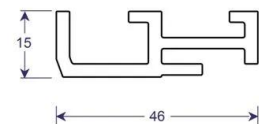

PVC Packer Profile

PART No: SA3

FEATURES

PVC Packer Profile - Black - 5000mm

IMPORTANT NOTE:

Due to Transport Length Surcharges, this item will be supplied in 2 x 2.5m Lengths

Colour: Black

Material: PVC