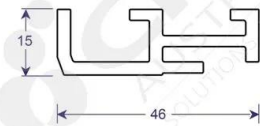

PVC Packer Profile

PART No: SA3

FEATURES

PVC Packer Profile - Black - 5000mm

IMPORTANT NOTE:

Due to Transport Length Surcharges, this item will be supplied in 2 x 2.5m Lengths

Colour: Black

Material: PVC

ADDITIONAL INFORMATION

A common profile used in the construction of insulated doors and door frames.

CRH Australia Pty Ltd 1-3 Nelson Street Moorabbin VIC 3189 Australia t+61 3 9532 f+61 3 9532 2696

info@crh.com.au

www.crh.com.au