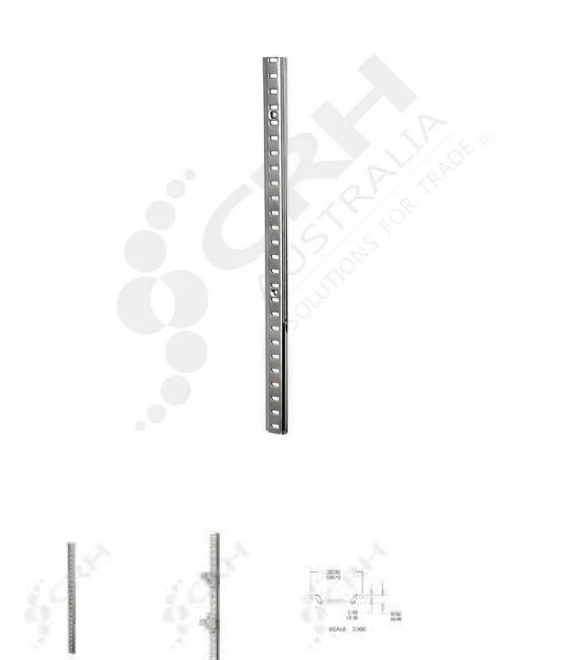

Kason Shelf Strip - 610mm

PART No: SSA2

FEATURES

Kason Shelf Strip - 610mm

Colour: Mill

Material: Aluminium

CRH Australia Pty Ltd 1-3 Nelson Street Moorabbin VIC 3189 Australia t+61 3 9532 f+61 3 9532 2696

info@crh.com.au