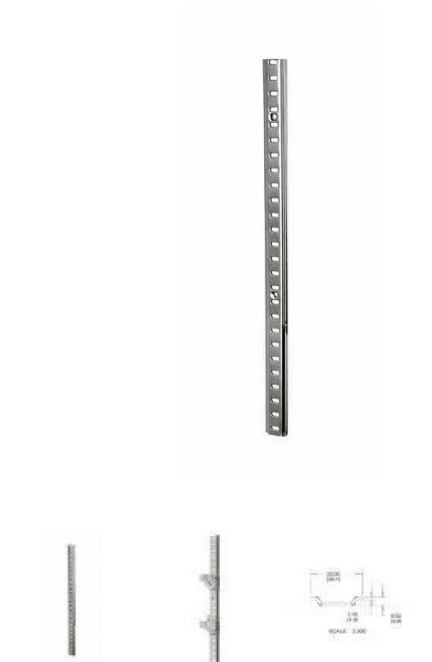

Kason Shelf Strip - 610mm

PART No: SSA2

FEATURES

Kason Shelf Strip - 610mm

Colour: Mill

Material: Aluminium

CRH Australia Pty Ltd 1-3 Nelson Street Moorabbin VIC 3189 Australia t+61 3 9532 f+61 3 9532 2696

info@crh.com.au