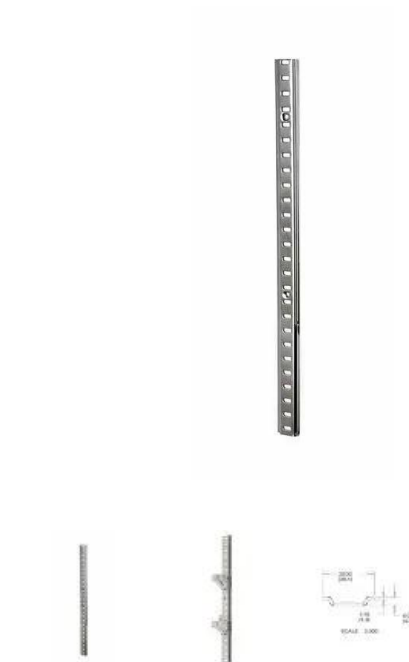

Kason Shelf Strip - 1220mm

PART No: SSA4

FEATURES

Kason Shelf Strip - 1220mm

Colour: Mill

Material: Aluminium

CRH Australia Pty Ltd 1-3 Nelson Street Moorabbin VIC 3189 Australia t+61 3 9532 f+61 3 9532 2696