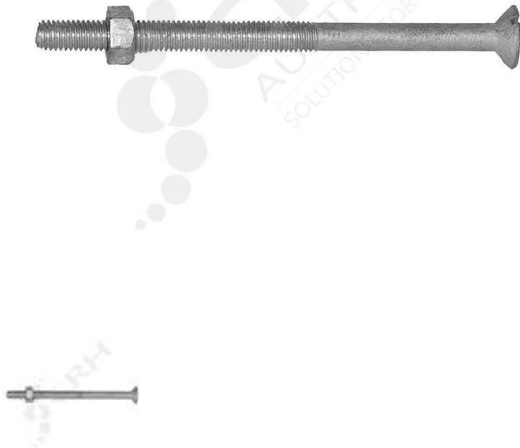

Track Bolt, M8 x 120mm

PART No: TB-120

FEATURES

Track Bolt, M8 x 120mm

Material: Galvanised

CRH Australia Pty Ltd 1-3 Nelson Street Moorabbin VIC 3189 Australia t+61 3 9532 f+61 3 9532 2696

info@crh.com.au

www.crh.com.au