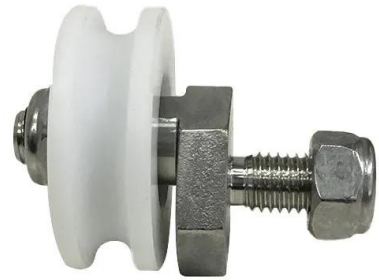

Eccentric U Profile Wheel Assembly: 50mm

PART No: W21

FEATURES

Eccentric U Profile Wheel Assembly - 50mm

Colour: White

Material: Stainless Steel Axle, Delrin Wheel

CRH Australia Pty Ltd 1-3 Nelson Street Moorabbin VIC 3189 Australia t+61 3 9532 f+61 3 9532 2696